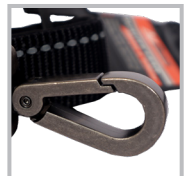

AgBoss

WORKING DOG RANGE

Introducing

COMFORTABLE QUALITY

**HOT
PINK
AVAILABLE**

Scan for video

Neoprene Padded

Double Clips

Quality Hardware

Connection Ring

AgBoss

REFLECTIVE COLLAR & MULTI FUNCTION DOG LEAD

The NEW Agboss range of working dog collars and leads is more comfortable for your best friend and you. The all day reflective stitching will make your dog easily visible day and night. The lead is long enough for your pooch to comfortably move around with a quality clips to attach to collars and fences. Available in Orange, Black & HOT PINK in different sizes to accommodate several types of pets.

COLLAR FEATURES:

- Neoprene padded durable webbing, range from 15mm to 40mm wide to fit many types of pets including Alpacas, Goats & Pigs
- Quality hardware with double eyelets in wider collars
- Reflective stitching and binding for increased visibility, day and night
- Easy, and safe tethering

MULTI-FUNCTION TRAINING DOG LEAD FEATURES:

- Neoprene padded handle
- Two clips for multiple points of connection or to attach keys, waste bags etc
- Durable, lightweight and strong
- Connection ring to convert to choker chain, half lead size, tie pooch up or restrain two pups
- Double ended lead, can be used for dog training to stop pulling.