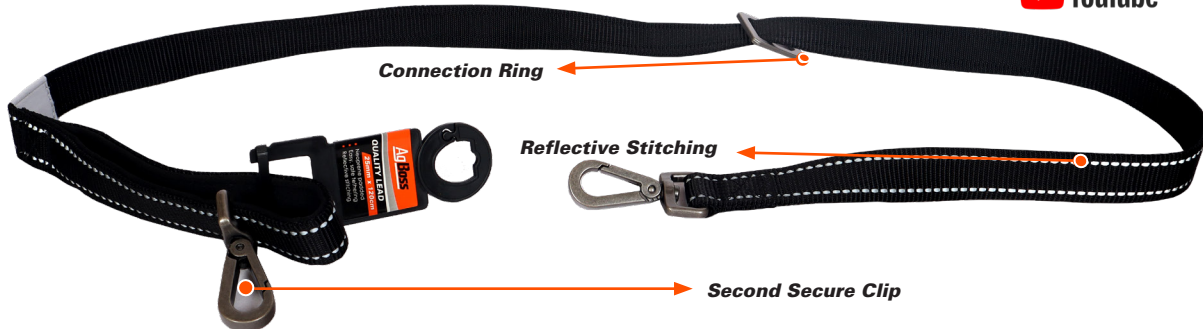

AgBoss

WORKING DOG RANGE

Introducing

COMFORTABLE QUALITY

**HOT
PINK
AVAILABLE**

Scan for video

Neoprene Padded

Double Clips

Quality Hardware

Connection Ring

AgBoss

REFLECTIVE COLLAR & MULTI FUNCTION DOG LEAD

The NEW Agboss range of working dog collars and leads is more comfortable for your best friend and you. The all day reflective stitching will make your dog easily visible day and night. The lead is long enough for your pooch to comfortably move around with a quality clips to attach to collars and fences. Available in Orange, Black & HOT PINK in different sizes to accommodate several types of pets.

COLLAR FEATURES:

- Neoprene padded durable webbing, range from 15mm to 40mm wide to fit many types of pets including Alpacas, Goats & Pigs
- Quality hardware with double eyelets in wider collars
- Reflective stitching and binding for increased visibility, day and night
- Easy, and safe tethering

MULTI-FUNCTION TRAINING DOG LEAD FEATURES:

- Neoprene padded handle
- Two clips for multiple points of connection or to attach keys, waste bags etc
- Durable, lightweight and strong
- Connection ring to convert to choker chain, half lead size, tie pooch up or restrain two pups
- Double ended lead, can be used for dog training to stop pulling.